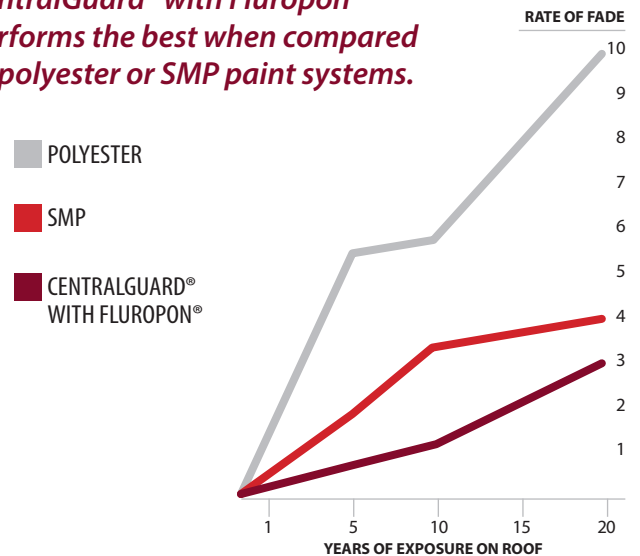

Smoke

Trim in 26ga only.

Ash

Trim in 26ga only.

Brite

Trim in 26ga only.

CentralGuard® with Fluropon® remains vibrant, year after year.

Fluropon® 70% PVDF is the undisputed champion for color fade protection. Colors remain vibrant even when exposed to damaging UV rays and moist environments such as rain, dew, fog, acid rain, and chlorinated air.

CentralGuard is our specific combination of everything that goes into making the highest-quality metal panels. Choose CentralGuard with Fluropon® for the best fade protection and a lifetime paint warranty.

- Color remains vibrant longer than traditional SMP paint systems.
- Minimal fading.
- Best for extreme weather conditions.
- Chalk-resistant formula.

CentralGuard® with Fluropon® performs the best when compared to polyester or SMP paint systems.

Fade is measured in Hunter units. One Hunter unit denotes the smallest degree of color change visible to the naked eye. Lower numbers are better and mean less fading. Notice how CentralGuard with Fluropon fades much less than other paint systems and at a slower rate over time.